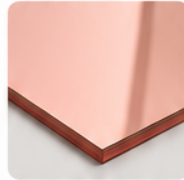

VISION ACRYGLAS MIRROR

Premium Reflective Acrylic Mirror Sheets

Vision AcryGlas Mirror Sheets deliver a stunning, high-gloss mirror finish with the durability and versatility of acrylic. Lightweight, shatter-resistant, and easy to fabricate—perfect for modern design and commercial applications.

Reflect Your *Vision*
with Perfect Clarity

Elegant. Durable. Versatile. Vision AcryGlas Mirror.

Our acrylic mirror sheets offer a brilliant reflective surface that enhances any space with style and sophistication. Available in a range of luxurious metallic tones and multiple thickness options to suit your creative needs.

AVAILABLE COLORS

SILVER

Classic, clean and timeless.

GOLD

Rich, luxurious and eye-catching.

BRONZE

Warm, elegant and sophisticated.

ROSE GOLD

Trendy, stylish and contemporary.

AVAILABLE THICKNESS
1.2 mm to 6 mm

Custom thickness available on request.

PERFECT FOR A WIDE RANGE OF APPLICATIONS

Interior Décor

Retail & Visual Merchandising

Signage & Lettering