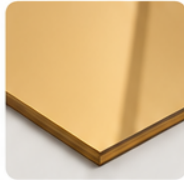

VISION ACRYGLAS MIRROR

Premium Reflective Acrylic Mirror Sheets

Vision AcryGlas Mirror Sheets deliver a stunning, high-gloss mirror finish with the durability and versatility of acrylic. Lightweight, shatter-resistant, and easy to fabricate—perfect for modern design and commercial applications.

Reflect Your *Vision*
with Perfect Clarity

Elegant. Durable. Versatile. Vision AcryGlas Mirror.

Our acrylic mirror sheets offer a brilliant reflective surface that enhances any space with style and sophistication. Available in a range of luxurious metallic tones and multiple thickness options to suit your creative needs.

AVAILABLE COLORS

SILVER

Classic, clean and timeless.

GOLD

Rich, luxurious and eye-catching.

BRONZE

Warm, elegant and sophisticated.

ROSE GOLD

Trendy, stylish and contemporary.

AVAILABLE THICKNESS
1.2 mm to 6 mm

Custom thickness available on request.

PERFECT FOR A WIDE RANGE OF APPLICATIONS

Interior Décor

Retail & Visual Merchandising

Signage & Lettering