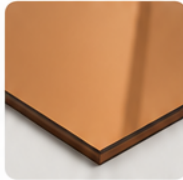

AVAILABLE COLORS

SILVER

Classic, clean and timeless.

GOLD

Rich, luxurious and eye-catching.

BRONZE

Warm, elegant and sophisticated.

ROSE GOLD

Trendy, stylish and contemporary.

AVAILABLE THICKNESS
1.2 mm to 6 mm

Custom thickness available on request.

PERFECT FOR A WIDE RANGE OF APPLICATIONS

Interior Décor

Retail & Visual Merchandising

Signage & Lettering